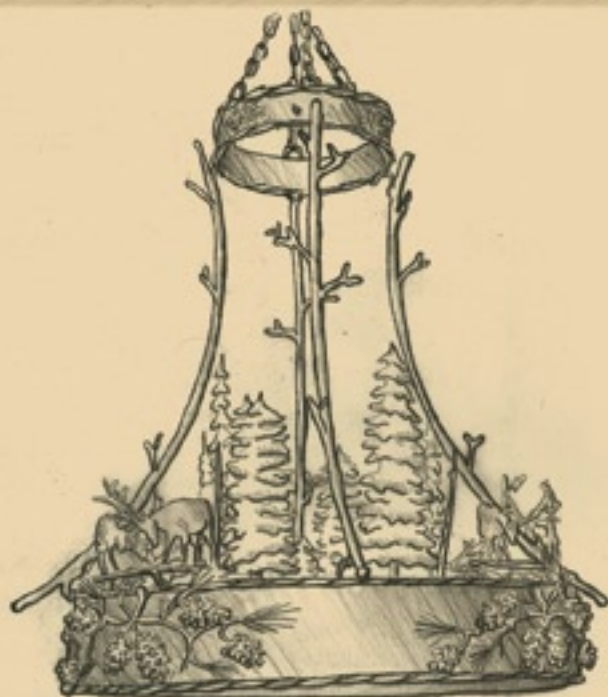

CH06
48-G-P

Bronze Fighting Bull Elk Chandelier

Naytura's Fighting Bull Elk Chandelier blends the majestic beauty of the great outdoors with quality craftsmanship. The cast bronze fighting elk are incredibly detailed and finished. The elk are silhouetted against bronze pine trees, which are also cast in stunning detail. The branch arms used to hang this chandelier only add to the overall beauty of the piece.

Available in a variety of sizes, this hanging sculpture is sure to impress and evoke conversation by its sheer presence. Options are available to tailor the design to the region of the client, using either pine, aspen or oak detailing. As with all of Naytura's ring chandeliers, the client can choose the material for the ring inserts, using either mica or frosted glass.

*Approximate Specifications :*

<i>Width:</i>	36"	42"	48"	60"	72"
<i>Height:</i>	44"	50"	56"	68"	82"
<i>Weight:</i>	180lbs	220lbs	260lbs	420lbs	520lbs

Illumination: 4 to 12 incandescent bulbs up to 60 watts each