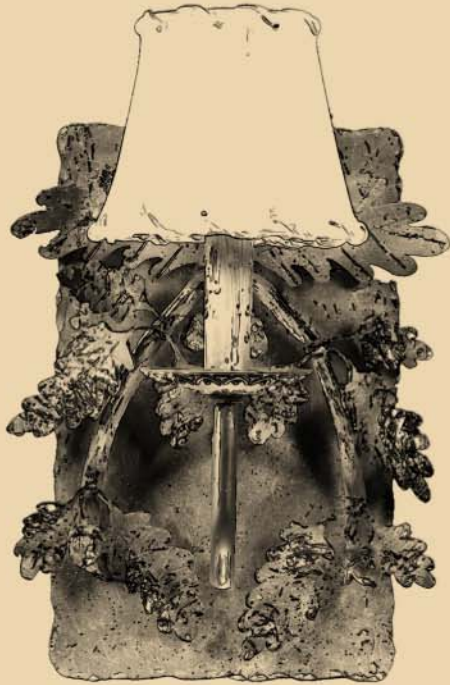

NAYTURA

1-866-807-3057

SC037
O-U

SC037-O-U

Backplate Sconce - Up - Oak

Another example of Naytura's impeccable detailing, this sconce will highlight the natural beauty of their surroundings. Each leaf is hand crafted and finished and provide a sense of artistic beauty that can best be described as elegant. Use these sconces individually, or highlight other areas of your home or office with these beautifully crafted sconces.

As with most of Naytura's fixtures, the detailing can be chosen in either pine, aspen or oak and can be ordered in either up light or down light orientations. The natural look of these sconces will enhance your living or working space and are a perfect compliment to your lifestyle.

Approximate Specifications :

Width:	9" (7" backplate)
Height:	12" to 14" w/out shade
Depth:	8" w/out shade
Weight:	8lbs
Illumination:	1 candelabra bulb - up to 40 watts

Customization:

Pine / Aspen or Oak detailing
Up or Down light
Type of shade: Raw Hide, Art Glass, Milk Glass