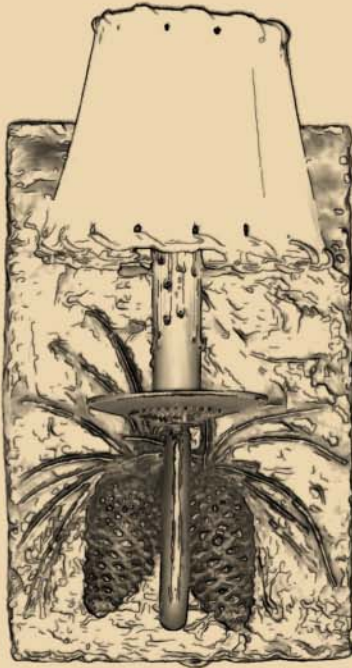

NAYTURA

1-866-807-3057

SC038
P-BU

SC038-P-BU

Bronze Pine Cast Sconce

Utilizing the natural beauty of bronze, along with a perfect cast of pine cones, this sconce is a wonderful compliment to your home or office space. Designed and finished by Kevin Clark, these fixtures are as functional as they are beautiful. The brushed finish of the bronze backplate not only provides a richness to the piece, but also highlights and accentuates the beauty of the pine cone cast.

Your application specific requests provide the option of either an up light or down light and of course the type of shade that best fits your applications.

Approximate Specifications :

Width:	7"
Height:	11" w/out shade
Depth:	7" w/out shade
Weight:	5lbs
Illumination:	1 candelabra bulb - up to 40 watts

Customization:

Up or Down light

Type of shade: Raw Hide, Art Glass, Milk Glass

NAYTURA