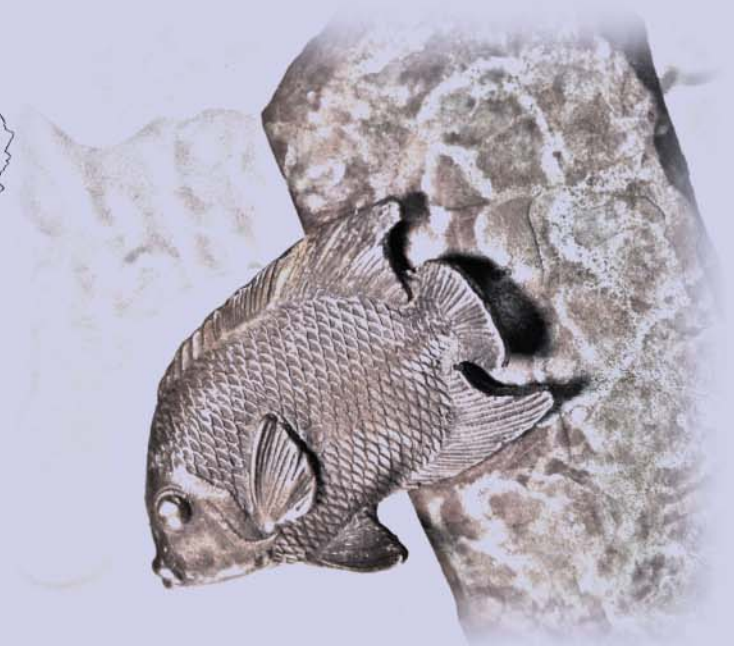

NAYTURA

1-866-807-3057

OCH10
38-F-S

Naytura's oceanic sculptured glass chandeliers are extremely detailed works of art. The exquisite sea life sculptures are cast in bronze and situated on the glass to give the illusion of swimming in the ocean. Designed by renowned artist, Kevin Clark, these stunning chandeliers are available in four sizes, ranging from 28" to 38". Using a large variety of fish and sea plants, these chandeliers are handcrafted hanging sculptures.

Approximate Specifications :

<i>Width:</i>	<i>24"</i>	<i>28"</i>	<i>32"</i>	<i>38"</i>
<i>Height:</i>	<i>7"</i>	<i>8"</i>	<i>9"</i>	<i>11"</i>
<i>Weight:</i>	<i>40lbs</i>	<i>50lbs</i>	<i>75lbs</i>	<i>100lbs</i>
<i>Illumination:</i>	<i>3 to 4 incandescent bulbs up to 100 watts each</i>			